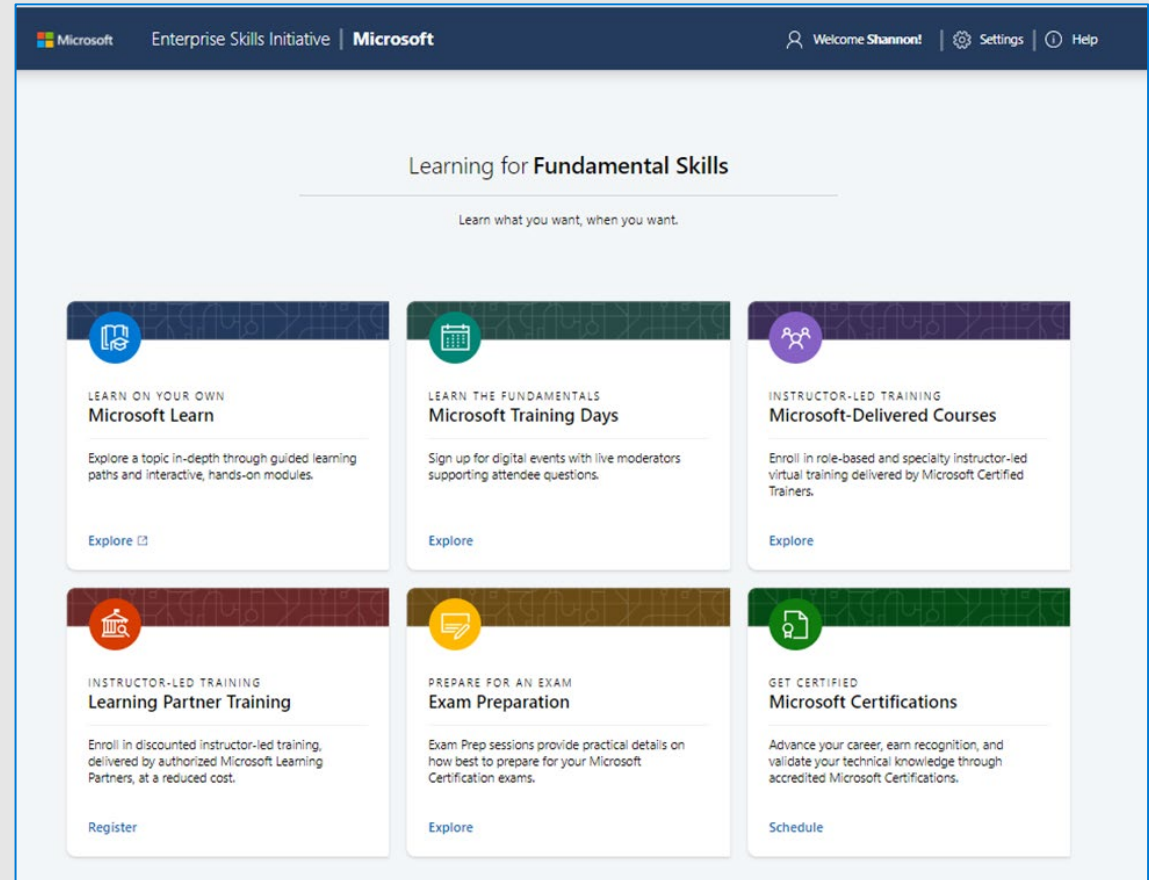

Benefits of Microsoft Official Practice Tests

Practice tests can help develop your knowledge and skills, increase your chances for success, and build your confidence.

- You have unlimited access to these practice tests, and you can take them as often as you'd like.
- Be sure to make the most of the Exam Prep sessions—also available in the LxP—to help you skill up for your Microsoft Official Practice Test and for your certification exam. Both are helpful steps on your certification journey.

Go to the [LxP](#) today, and check out the many available opportunities.