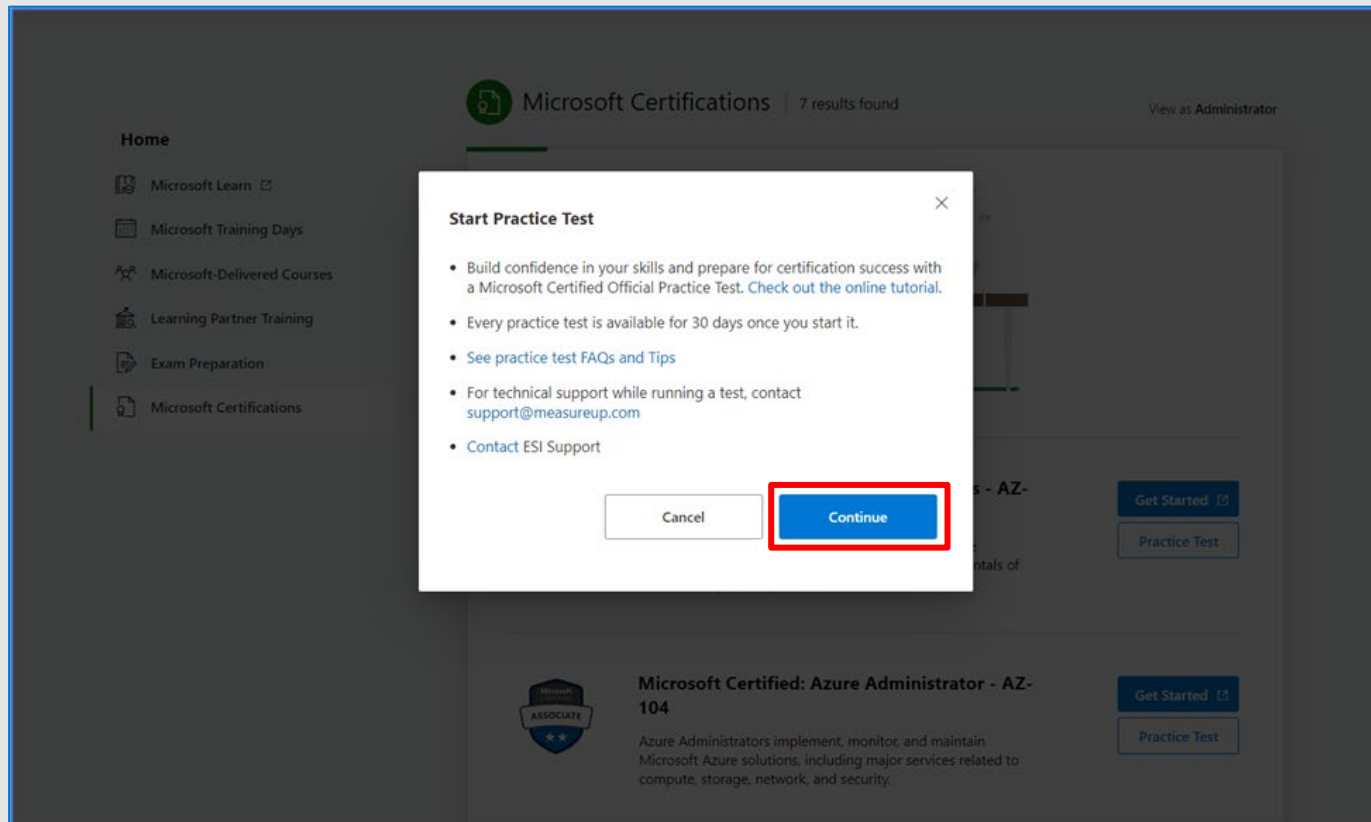

Launch your practice test

Additional resources and support are available. To launch your practice test, select **Continue**.